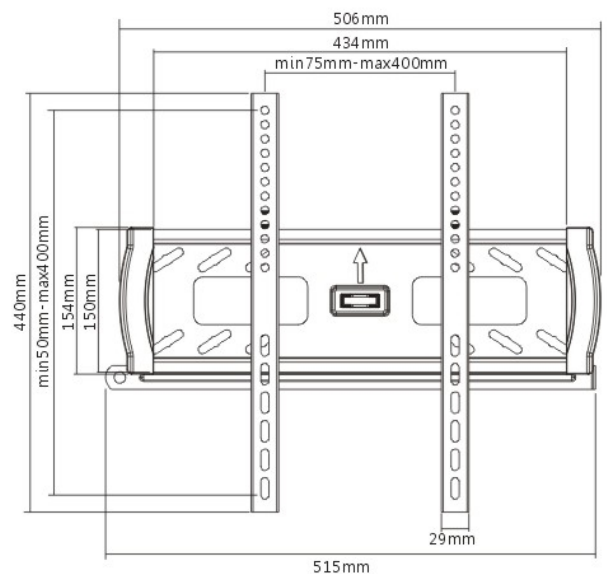

## Fixed Wall Mount

- Super Flush and Cost Effective

LWF26-47

### Fixed Wall Mount

Easy to use and install, the LWF26-47 is designed to fit screens up to 50"/45kg. It features preset height and leveling adjustments that allow the TV to be perfectly positioned on the wall. The locking bar provides anti-theft function. Compatible with VESA holes up to 400x400mm.

- Fixed Bracket
- VESA min 75x75mm, max 400x400mm
- Weight Capacity 45kg
- Profile of 26mm
- UL Certification
- 10 Year Warranty

1300 141 142 [www.debetrek.com.au](http://www.debetrek.com.au)

**PRODUCTIVITY | COMFORT | SPACE | STYLE**