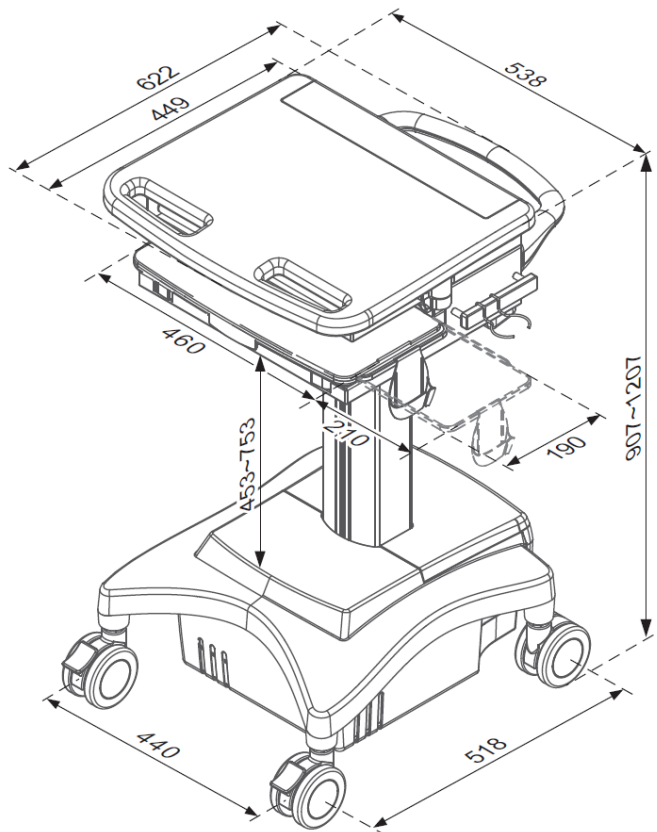

**On-Board LiFe Battery
Power 10+ Hours runtime**

- **Height Adjustable to accommodate sitting or standing**
- **Slide-out keyboard tray includes left to right mouse tray**
- **Weight Capacity 5-10kg**
- **Height Range 898-1198mm**
- **Front and Rear Handle for easy mobility**
- **Worksurface 538(W)x449(D)mm**
- **Warranty 5 Years**