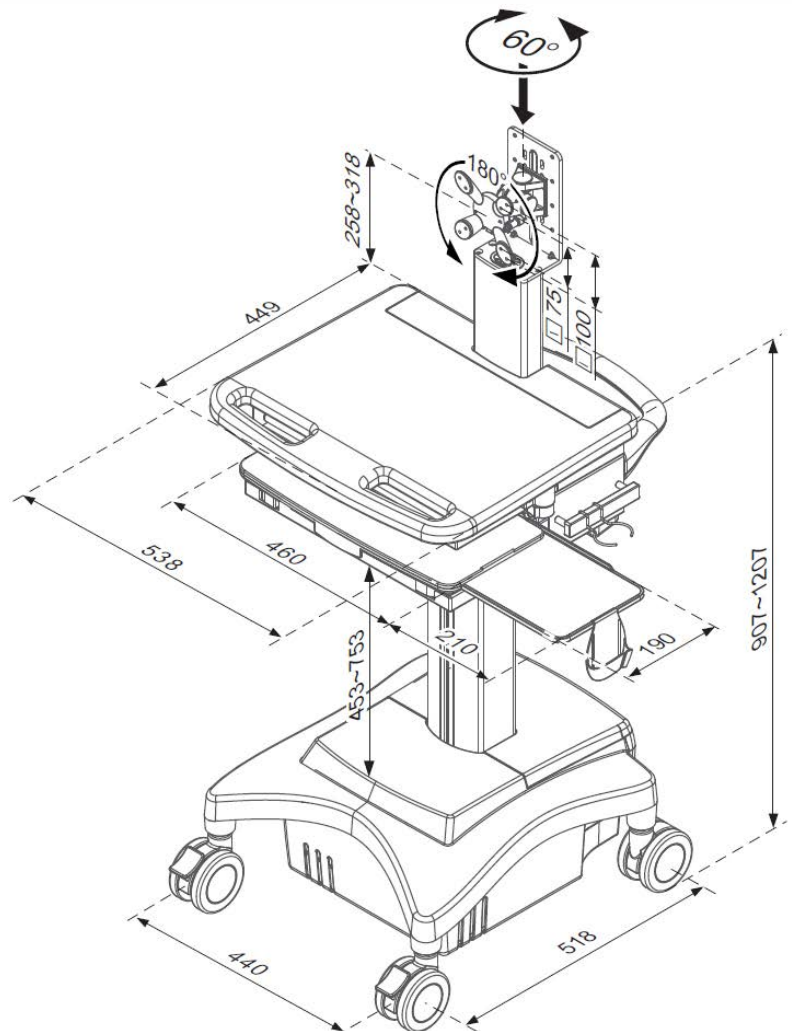

In a fast-paced healthcare environment the right choice is advanced battery technology that is safe provides longer runtimes with shorter recharge times and is significantly lighter and more mobile

- 12 volt-40Ah Battery
- Features lightweight bag little weight
- Compact design (100 x 100 x 100mm)
- Mark a rabtyžk [th od] bal 10 Mark a rabty
- Geale Xža a [btebabWe Zree Xeg] b"
- Bi [t] b dro teW] ob Zroa over-Whar[ežover-
- X] gWhar[eža bX ghort W] rW] t WobX] t] obg'
- Ga Ze [th] i a]rob a a [beg] i a dhogdha te
- Whea]gtry
- 7 ert] Z] Ma t] obg] bWi Xe l @20) 4 abX 97 * 21' '

**On-Board LiFe Battery
Power 10+ Hours runtime**

- Height Adjustable to accommodate sitting or standing
- Slide-out keyboard tray includes left to right mouse tray
- Weight Capacity 5-10kg
- Height Range 898-1198mm
- Front and Rear Handle for easy mobility
- Worksurface 538(W)x449(D)mm
- Warranty 5 Years