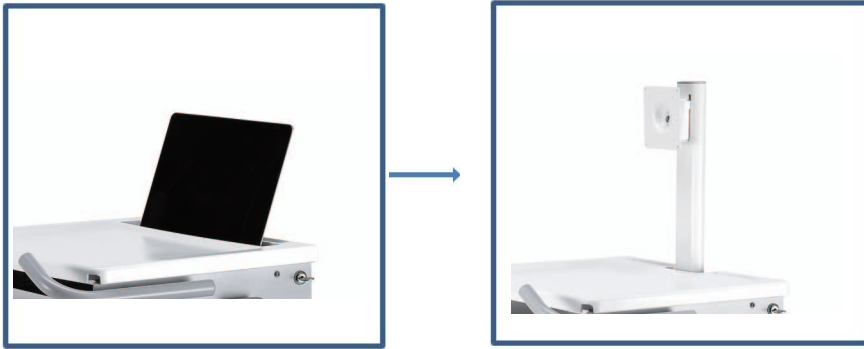

PRODUCT CODE: CAL-LAP-NP

- Height Adjustable to accommodate sitting or standing - 830-1080mm range
- Slide-out keyboard tray includes left to right mouse tray
- Weight Capacity 1-5kg
- Front grab bars for easy mobility
- Worksurface 537 x 435mm
- Warranty 5 Years

Easily convert from laptop to LCD
Pivot in the future!

unit:mm