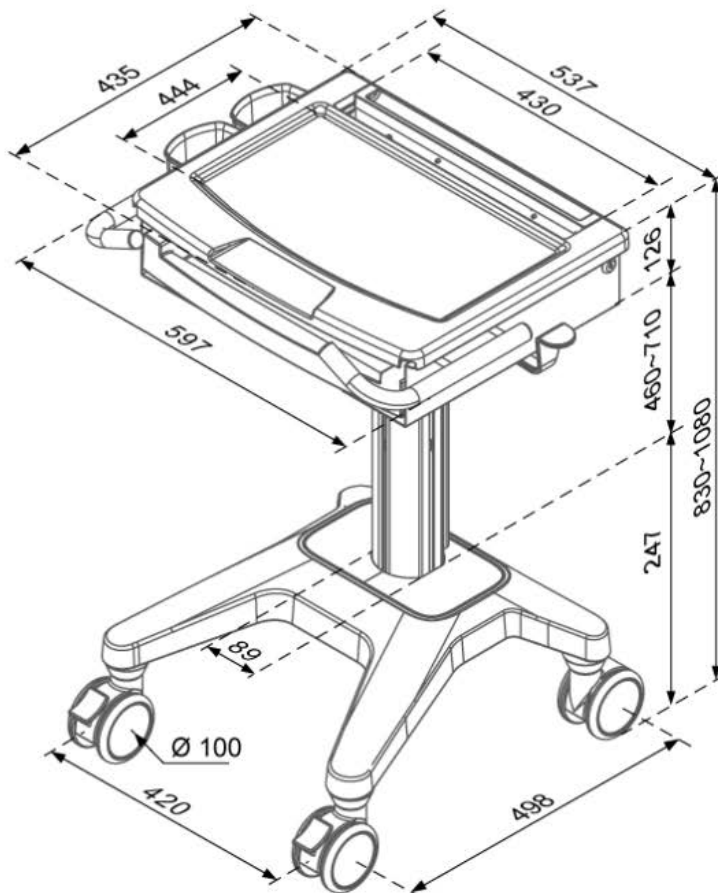

### Ergonomic carts designed with budget in mind

The Carro Lite workstation features a height adjustable work surface to ensure user comfort, a slide out keyboard tray with left or right mouse mat and ergonomic handles for easy mobility.

The Carro Lite range was designed with quality in mind, manufactured to a high standard to withstand the heavy use of the healthcare sector.

PRODUCT CODE: CAL-LAP-NP

- Height Adjustable to accommodate sitting or standing - 830-1080mm range
- Slide-out keyboard tray includes left to right mouse tray
- Weight Capacity 1-5kg
- Front grab bars for easy mobility
- Worksurface 537 x 435mm
- Warranty 5 Years

Easily convert from laptop to LCD  
Pivot in the future!

unit:mm