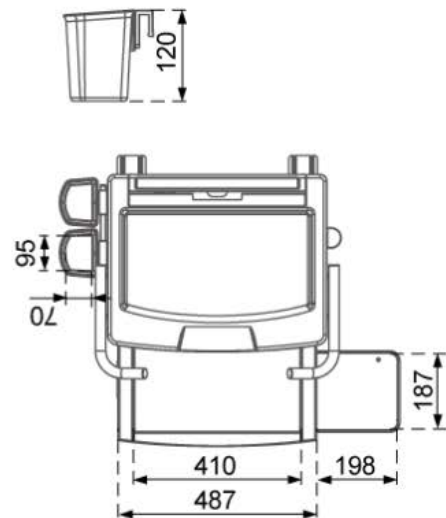

PRODUCT CODE: CAL-LAP-NP

- Height Adjustable to accommodate sitting or standing - 830-1080mm range
- Slide-out keyboard tray includes left to right mouse tray
- Weight Capacity 1-5kg
- Front grab bars for easy mobility
- Worksurface 537 x 435mm
- Warranty 5 Years

Easily convert from laptop to LCD
Pivot in the future!

unit:mm