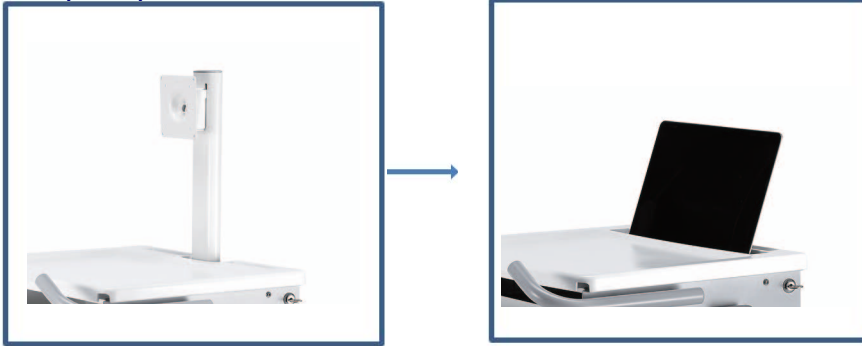

CARRO LITE WORKSTATION ON WHEELS - LCD

Ergonomic carts designed with budget in mind

The Carro Lite workstation features a height adjustable work surface to ensure user comfort, a slide out keyboard tray with left or right mouse mat and ergonomic handles for easy mobility.

The Carro Lite range was designed with quality in mind, manufactured to a high standard to withstand the heavy use of the healthcare sector.

PRODUCT CODE: CAL-LCD-NP

- Height Adjustable to accommodate sitting or standing - 830-1080mm range
- Slide-out keyboard tray includes left to right mouse tray
- Weight Capacity 5-10 kg
- Front grab bars for easy mobility
- Worksurface 537 x 435mm
- Warranty 5 Years

Easily convert from LCD Pivot to Laptop in the future!

unit:mm