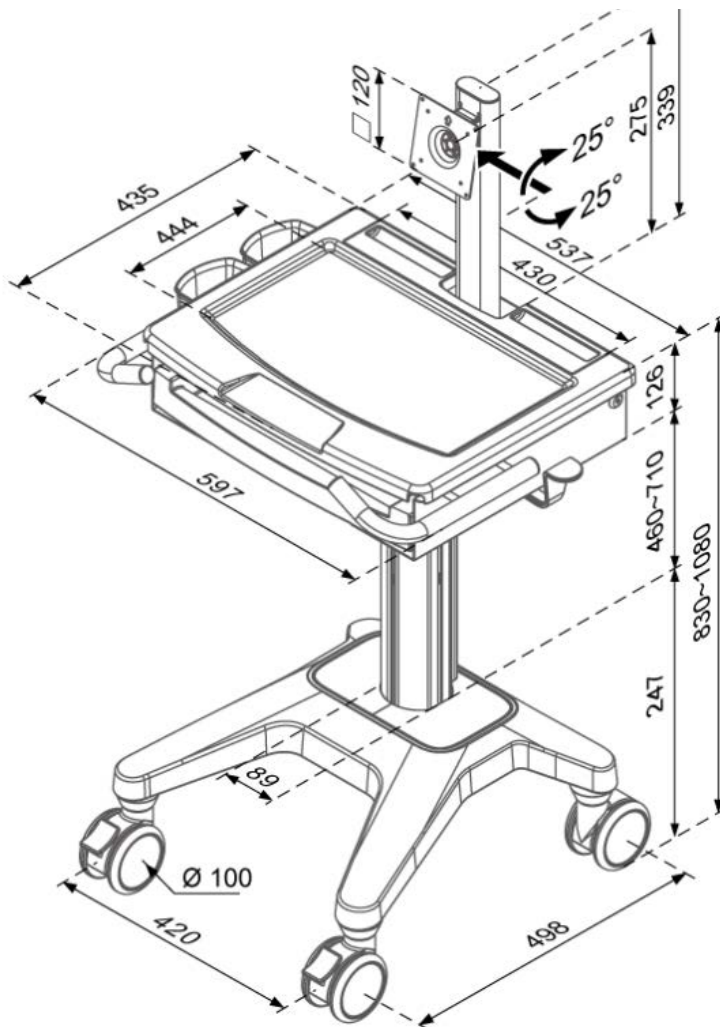

CARRO LITE WORKSTATION ON WHEELS - LCD

Ergonomic carts designed with budget in mind

The Carro Lite workstation features a height adjustable work surface to ensure user comfort, a slide out keyboard tray with left or right mouse mat and ergonomic handles for easy mobility.

The Carro Lite range was designed with quality in mind, manufactured to a high standard to withstand the heavy use of the healthcare sector.

PRODUCT CODE: CAL-LCD-NP

- Height Adjustable to accommodate sitting or standing - 830-1080mm range
- Slide-out keyboard tray includes left to right mouse tray
- Weight Capacity 5-10 kg
- Front grab bars for easy mobility
- Worksurface 537 x 435mm
- Warranty 5 Years

Easily convert from LCD Pivot to Laptop in the future!

unit:mm