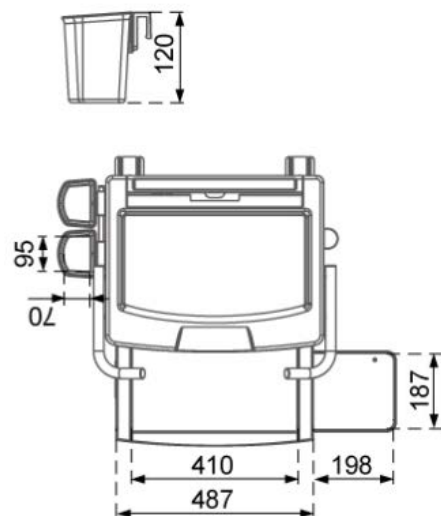

CARRO LITE WORKSTATION ON WHEELS - LCD

Ergonomic carts designed with budget in mind

The Carro Lite workstation features a height adjustable work surface to ensure user comfort, a slide out keyboard tray with left or right mouse mat and ergonomic handles for easy mobility.

The Carro Lite range was designed with quality in mind, manufactured to a high standard to withstand the heavy use of the healthcare sector.

PRODUCT CODE: CAL-LCD-NP

- Height Adjustable to accommodate sitting or standing - 830-1080mm range
- Slide-out keyboard tray includes left to right mouse tray
- Weight Capacity 5-10 kg
- Front grab bars for easy mobility
- Worksurface 537 x 435mm
- Warranty 5 Years

Easily convert from LCD Pivot to Laptop in the future!

unit:mm